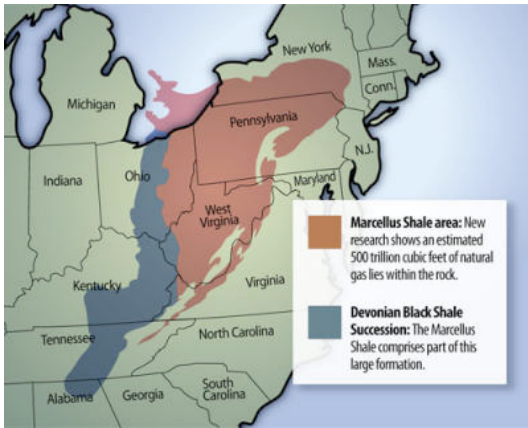

Marcellus Gas Play

A powerpoint presentation explaining the history of the Marcellus Shale Gas Play, the process by which natural gas is extracted, the positive and negative impacts, the ways the energy industry strives to protect the environment and problems it experiences, and peoples' reactions (pro and con).